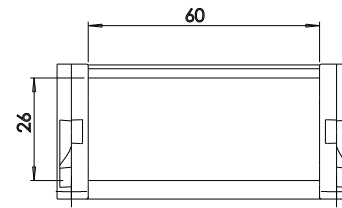

Website: [www.kumbhojkarplastics.com](http://www.kumbhojkarplastics.com)

RDC\_48x25

Internal Width- 47.8  
Internal Height - 25  
Outermost width- 63  
Outermost height - 37  
Links per meter - 22nos

- ✧ Fully plastic links
- ✧ Rounded design
- ✧ Semi closed type, cable needs to be inserted from one side
- ✧ Low noise
- ✧ Metal end clamp

Website: [www.kumbhojkarplastics.com](http://www.kumbhojkarplastics.com)

RDC\_60x25

Internal Width- 60  
Internal Height - 25  
Outermost width- 77.5  
Outermost height - 35  
Links per meter - 22nos

- ✧ Fully plastic links
- ✧ Rounded design
- ✧ Open side (Inner side) snap open
- ✧ Lay the cables and close the width link with snap lock
- ✧ Low noise
- ✧ Double lock for better strength and vertical movement applications.
- ✧ Plastic end clamp