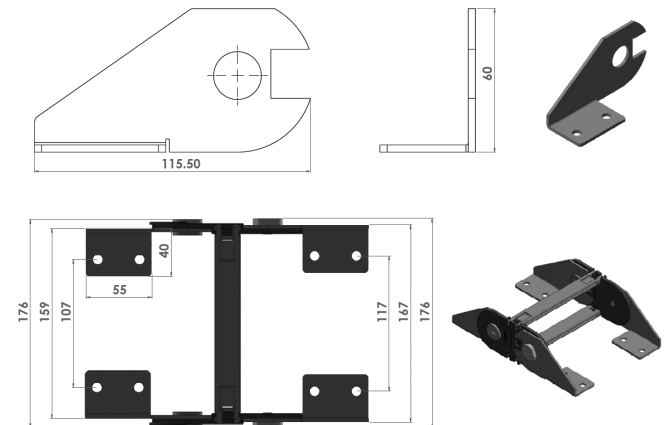

Metal End Clamps Drawing

* Dimensions are subject to change without any notice due to ongoing R & D.