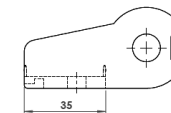

Plastic End Clamps Drawing

Fixed End Clamp