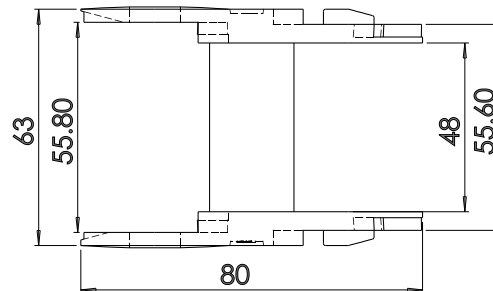

Website: [www.kumbhojkarplastics.com](http://www.kumbhojkarplastics.com)

RDC\_48x25

Internal Width- 47.8  
Internal Height - 25  
Outermost width- 63  
Outermost height - 37  
Links per meter - 22nos

- ✧ Fully plastic links
- ✧ Rounded design
- ✧ Semi closed type, cable needs to be inserted from one side
- ✧ Low noise
- ✧ Metal end clamp