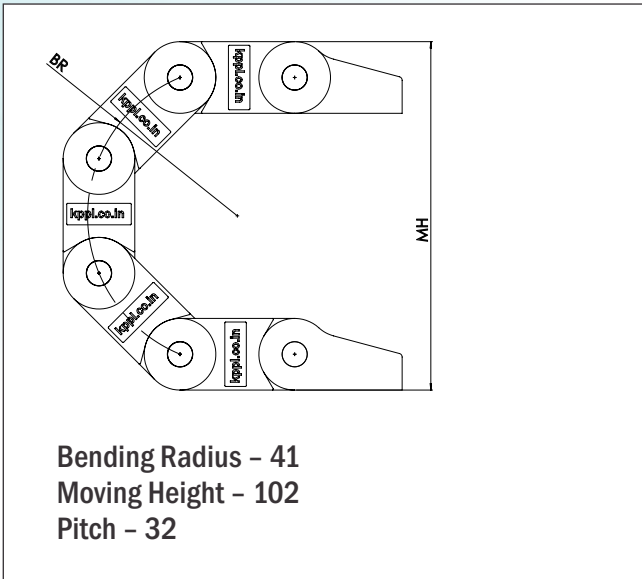

Website: [www.kumbhojkarplastics.com](http://www.kumbhojkarplastics.com)

RDC\_16x10

Internal Width - 16  
Internal Height - 10  
Outermost width - 26  
Outermost height - 15  
Links per meter - 50nos

- ✧ Fully plastic links
- ✧ Rounded design
- ✧ Semi closed type, cable needs to be inserted from one side
- ✧ Low noise
- ✧ Plastic end clamp

Website: [www.kumbhojkarplastics.com](http://www.kumbhojkarplastics.com)

RDC\_20x15

Internal Width- 20  
Internal Height - 15  
Outermost width- 31  
Outermost height - 20  
Links per meter - 31nos

- ✧ Fully plastic links
- ✧ Rounded design
- ✧ Semi closed type, cable needs to be inserted from one side
- ✧ Low noise
- ✧ Plastic end clamp