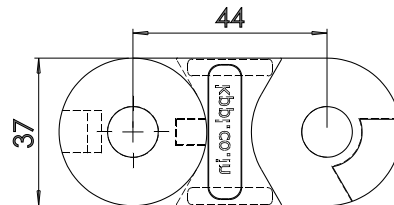

Website: [www.kumbhojkarplastics.com](http://www.kumbhojkarplastics.com)

RDC\_30x19

Internal Width- 30  
Internal Height - 19  
Outermost width- 41  
Outermost height - 25  
Links per meter - 27nos

- ✧ Fully plastic links
- ✧ Rounded design
- ✧ Semi closed type, cable needs to be inserted from one side
- ✧ Low noise
- ✧ Plastic end clamp

Website: [www.kumbhojkarplastics.com](http://www.kumbhojkarplastics.com)

RDC\_48x25

Internal Width- 47.8  
Internal Height - 25  
Outermost width- 63  
Outermost height - 37  
Links per meter - 22nos

- ✧ Fully plastic links
- ✧ Rounded design
- ✧ Semi closed type, cable needs to be inserted from one side
- ✧ Low noise
- ✧ Metal end clamp