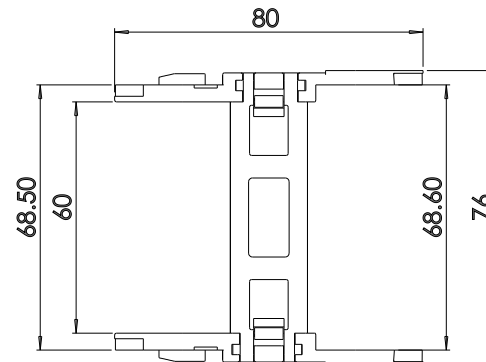

Website: [www.kumbhojkarplastics.com](http://www.kumbhojkarplastics.com)

RDC\_48x25

Internal Width- 47.8  
Internal Height - 25  
Outermost width- 63  
Outermost height - 37  
Links per meter - 22nos

- ✧ Fully plastic links
- ✧ Rounded design
- ✧ Semi closed type, cable needs to be inserted from one side
- ✧ Low noise
- ✧ Metal end clamp

Website: [www.kumbhojkarplastics.com](http://www.kumbhojkarplastics.com)

RDC\_60x25

Internal Width- 60  
Internal Height - 25  
Outermost width- 77.5  
Outermost height - 35  
Links per meter - 22nos

- ✧ Fully plastic links
- ✧ Rounded design
- ✧ Open side (Inner side) snap open
- ✧ Lay the cables and close the width link with snap lock
- ✧ Low noise
- ✧ Double lock for better strength and vertical movement applications.
- ✧ Plastic end clamp