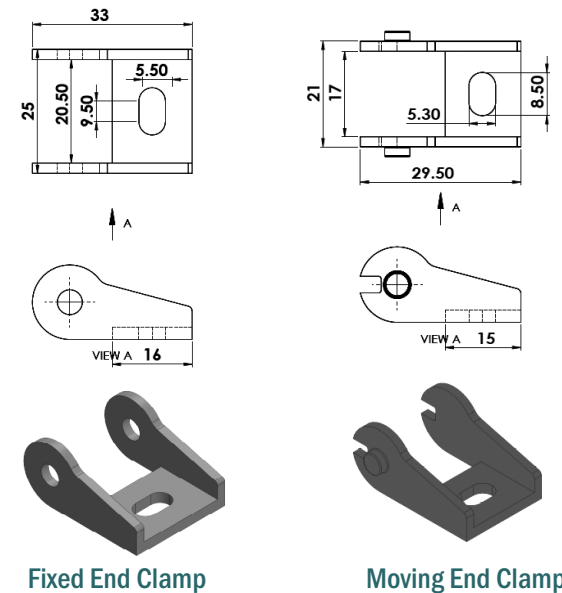

Website: [www.kumbhojkarplastics.com](http://www.kumbhojkarplastics.com)

RDC\_9x10

Internal Width- 9  
Internal Height - 10  
Outermost width- 17.5  
Outermost height - 14  
Links per meter - 65nos

- ✧ Fully plastic links
- ✧ Smallest size in our range
- ✧ Rounded design
- ✧ Semi closed type, cable needs to be inserted from one side
- ✧ Low noise
- ✧ Plastic end clamp

Website: [www.kumbhojkarplastics.com](http://www.kumbhojkarplastics.com)

RDC\_16x10

Internal Width - 16  
Internal Height - 10  
Outermost width - 26  
Outermost height - 15  
Links per meter - 50nos

- ✧ Fully plastic links
- ✧ Rounded design
- ✧ Semi closed type, cable needs to be inserted from one side
- ✧ Low noise
- ✧ Plastic end clamp

### Plastic End Clamps Drawing

\* Dimensions are subject to change without any notice due to ongoing R & D.

Website: [www.kumbhojkarplastics.com](http://www.kumbhojkarplastics.com)

RDC\_20x15

Internal Width- 20  
Internal Height - 15  
Outermost width- 31  
Outermost height - 20  
Links per meter - 31nos

- ✧ Fully plastic links
- ✧ Rounded design
- ✧ Semi closed type, cable needs to be inserted from one side
- ✧ Low noise
- ✧ Plastic end clamp