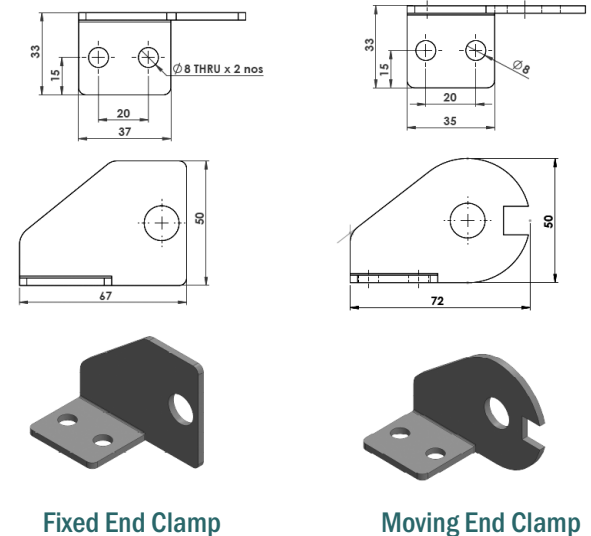

Website: [www.kumbhojkarplastics.com](http://www.kumbhojkarplastics.com)

RDC\_100x38

Internal Width- 100  
Internal Height - 38  
Outermost width- 120  
Outermost height - 50  
Links per meter - 16nos

- ✧ Fully plastic links
- ✧ Rounded design
- ✧ Both side open
- ✧ Lay the cables and press fit the width link
- ✧ Low noise
- ✧ Metal end clamp

### Metal End Clamps Drawing

\* Dimensions are subject to change without any notice due to ongoing R & D.