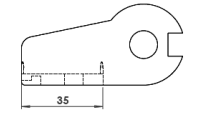

Plastic End Clamps Drawing

Fixed End Clamp