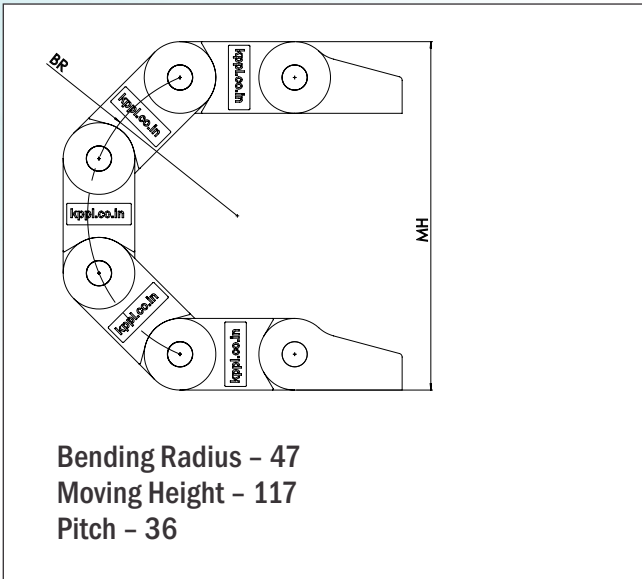

Website: [www.kumbhojkarplastics.com](http://www.kumbhojkarplastics.com)

RDC\_16x10

Internal Width - 16  
Internal Height - 10  
Outermost width - 26  
Outermost height - 15  
Links per meter - 50nos

- ✧ Fully plastic links
- ✧ Rounded design
- ✧ Semi closed type, cable needs to be inserted from one side
- ✧ Low noise
- ✧ Plastic end clamp

Website: [www.kumbhojkarplastics.com](http://www.kumbhojkarplastics.com)

RDC\_20x15

Internal Width- 20  
Internal Height - 15  
Outermost width- 31  
Outermost height - 20  
Links per meter - 31nos

- ✧ Fully plastic links
- ✧ Rounded design
- ✧ Semi closed type, cable needs to be inserted from one side
- ✧ Low noise
- ✧ Plastic end clamp

Website: [www.kumbhojkarplastics.com](http://www.kumbhojkarplastics.com)

RDC\_30x19

Internal Width- 30  
Internal Height - 19  
Outermost width- 41  
Outermost height - 25  
Links per meter - 27nos

- ✧ Fully plastic links
- ✧ Rounded design
- ✧ Semi closed type, cable needs to be inserted from one side
- ✧ Low noise
- ✧ Plastic end clamp