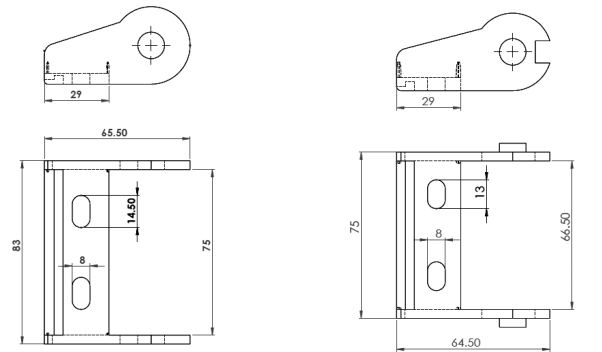

Plastic End Clamps Drawing

* Dimensions are subject to change without any notice due to ongoing R & D.