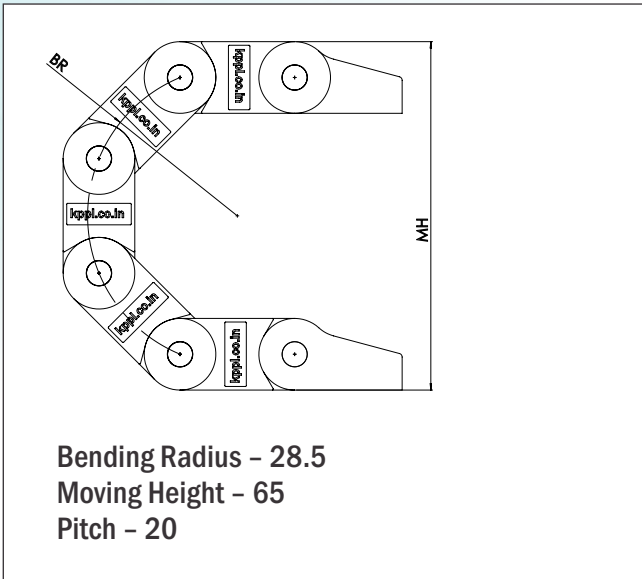

Website: [www.kumbhojkarplastics.com](http://www.kumbhojkarplastics.com)

RDC\_9x10

Internal Width- 9  
Internal Height - 10  
Outermost width- 17.5  
Outermost height - 14  
Links per meter - 65nos

- ✧ Fully plastic links
- ✧ Smallest size in our range
- ✧ Rounded design
- ✧ Semi closed type, cable needs to be inserted from one side
- ✧ Low noise
- ✧ Plastic end clamp

Website: [www.kumbhojkarplastics.com](http://www.kumbhojkarplastics.com)

RDC\_16x10

Internal Width - 16  
Internal Height - 10  
Outermost width - 26  
Outermost height - 15  
Links per meter - 50nos

- ✧ Fully plastic links
- ✧ Rounded design
- ✧ Semi closed type, cable needs to be inserted from one side
- ✧ Low noise
- ✧ Plastic end clamp