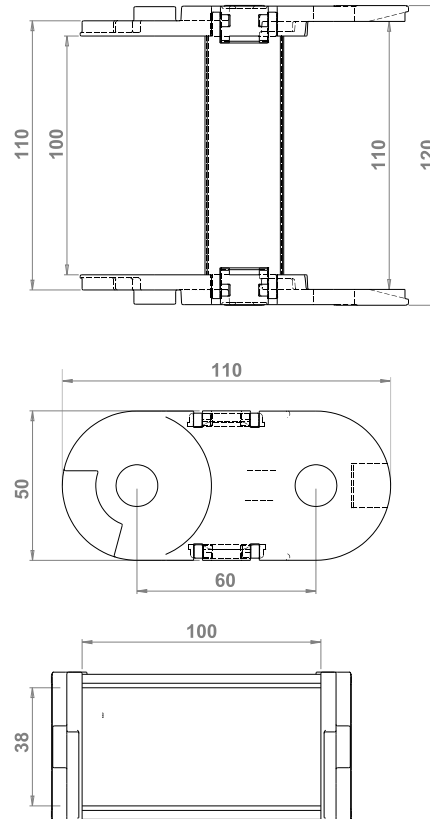

Website: [www.kumbhojkarplastics.com](http://www.kumbhojkarplastics.com)

RDC\_9x10

Internal Width- 9  
Internal Height - 10  
Outermost width- 17.5  
Outermost height - 14  
Links per meter - 65nos

- ✧ Fully plastic links
- ✧ Smallest size in our range
- ✧ Rounded design
- ✧ Semi closed type, cable needs to be inserted from one side
- ✧ Low noise
- ✧ Plastic end clamp

Website: [www.kumbhojkarplastics.com](http://www.kumbhojkarplastics.com)

RDC\_16x10

Internal Width - 16  
Internal Height - 10  
Outermost width - 26  
Outermost height - 15  
Links per meter - 50nos

- ✧ Fully plastic links
- ✧ Rounded design
- ✧ Semi closed type, cable needs to be inserted from one side
- ✧ Low noise
- ✧ Plastic end clamp

Website: [www.kumbhojkarplastics.com](http://www.kumbhojkarplastics.com)

RDC\_100x38

Internal Width- 100  
Internal Height - 38  
Outermost width- 120  
Outermost height - 50  
Links per meter - 16nos

- ✧ Fully plastic links
- ✧ Rounded design
- ✧ Both side open
- ✧ Lay the cables and press fit the width link
- ✧ Low noise
- ✧ Metal end clamp