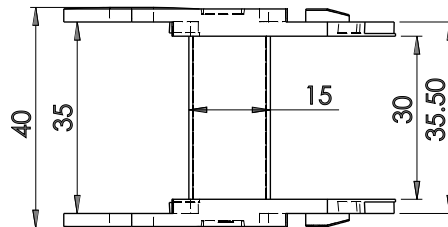

Website: [www.kumbhojkarplastics.com](http://www.kumbhojkarplastics.com)

RDC\_20x15

Internal Width- 20  
Internal Height - 15  
Outermost width- 31  
Outermost height - 20  
Links per meter - 31nos

- ✧ Fully plastic links
- ✧ Rounded design
- ✧ Semi closed type, cable needs to be inserted from one side
- ✧ Low noise
- ✧ Plastic end clamp

Website: [www.kumbhojkarplastics.com](http://www.kumbhojkarplastics.com)

RDC\_30x19

Internal Width- 30  
Internal Height - 19  
Outermost width- 41  
Outermost height - 25  
Links per meter - 27nos

- ✧ Fully plastic links
- ✧ Rounded design
- ✧ Semi closed type, cable needs to be inserted from one side
- ✧ Low noise
- ✧ Plastic end clamp