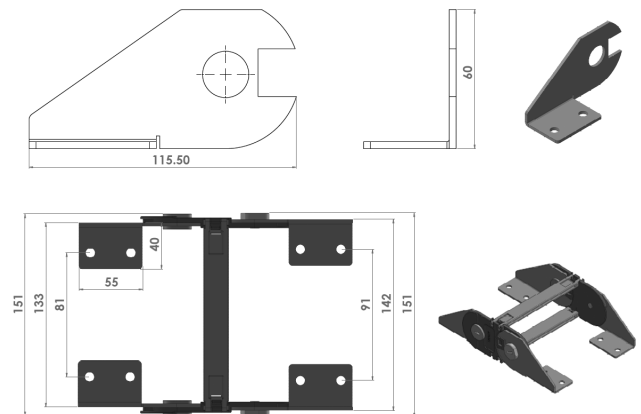

Metal End Clamps Drawing

* Dimensions are subject to change without any notice due to ongoing R & D.