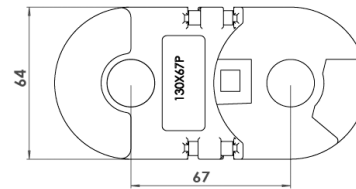

Website: [www.kumbhojkarplastics.com](http://www.kumbhojkarplastics.com)

RDC\_200x45

Internal Width- 200  
Internal Height - 45  
Outermost width- 227  
Outermost height - 64  
Links per meter - 14nos

- ✧ Fully plastic links
- ✧ Rounded design
- ✧ Any one side inner or outer can be given openable. Snap lock for easy locking
- ✧ Lay the cables and close the width link with snap lock
- ✧ Low noise
- ✧ Double lock for better strength and vertical movement applications.
- ✧ Metal end clamp