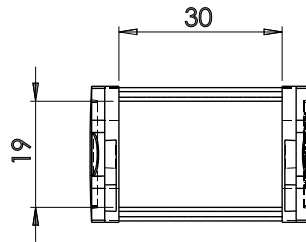

Website: [www.kumbhojkarplastics.com](http://www.kumbhojkarplastics.com)

RDC\_16x10

Internal Width - 16  
Internal Height - 10  
Outermost width - 26  
Outermost height - 15  
Links per meter - 50nos

- ✧ Fully plastic links
- ✧ Rounded design
- ✧ Semi closed type, cable needs to be inserted from one side
- ✧ Low noise
- ✧ Plastic end clamp

Website: [www.kumbhojkarplastics.com](http://www.kumbhojkarplastics.com)

RDC\_20x15

Internal Width- 20  
Internal Height - 15  
Outermost width- 31  
Outermost height - 20  
Links per meter - 31nos

- ✧ Fully plastic links
- ✧ Rounded design
- ✧ Semi closed type, cable needs to be inserted from one side
- ✧ Low noise
- ✧ Plastic end clamp

Website: [www.kumbhojkarplastics.com](http://www.kumbhojkarplastics.com)

RDC\_30x19

Internal Width- 30  
Internal Height - 19  
Outermost width- 41  
Outermost height - 25  
Links per meter - 27nos

- ✧ Fully plastic links
- ✧ Rounded design
- ✧ Semi closed type, cable needs to be inserted from one side
- ✧ Low noise
- ✧ Plastic end clamp

Website: [www.kumbhojkarplastics.com](http://www.kumbhojkarplastics.com)

RDC\_48x25

Internal Width- 47.8  
Internal Height - 25  
Outermost width- 63  
Outermost height - 37  
Links per meter - 22nos

- ✧ Fully plastic links
- ✧ Rounded design
- ✧ Semi closed type, cable needs to be inserted from one side
- ✧ Low noise
- ✧ Metal end clamp