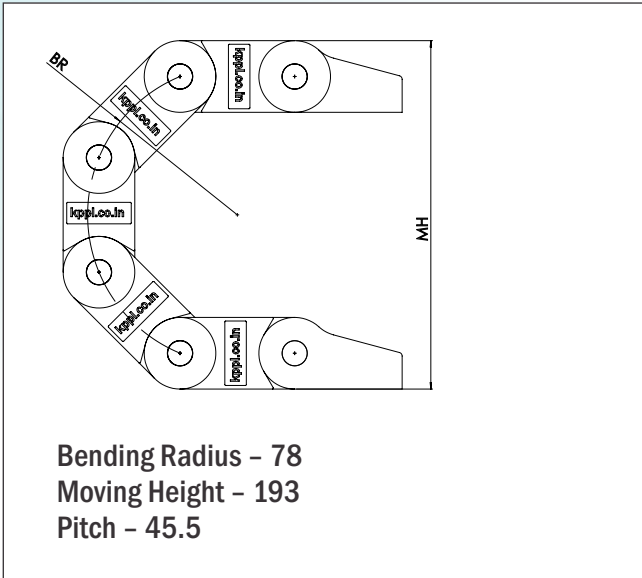

Website: [www.kumbhojkarplastics.com](http://www.kumbhojkarplastics.com)

RDC\_9x10

Internal Width- 9  
Internal Height - 10  
Outermost width- 17.5  
Outermost height - 14  
Links per meter - 65nos

- ✧ Fully plastic links
- ✧ Smallest size in our range
- ✧ Rounded design
- ✧ Semi closed type, cable needs to be inserted from one side
- ✧ Low noise
- ✧ Plastic end clamp

Website: [www.kumbhojkarplastics.com](http://www.kumbhojkarplastics.com)

RDC\_16x10

Internal Width - 16  
Internal Height - 10  
Outermost width - 26  
Outermost height - 15  
Links per meter - 50nos

- ✧ Fully plastic links
- ✧ Rounded design
- ✧ Semi closed type, cable needs to be inserted from one side
- ✧ Low noise
- ✧ Plastic end clamp

### Metal End Clamps Drawing

\* Dimensions are subject to change without any notice due to ongoing R & D.

Website: [www.kumbhojkarplastics.com](http://www.kumbhojkarplastics.com)

RDC\_65x26

Internal Width- 65  
Internal Height - 26  
Outermost width- 81.5  
Outermost height - 37  
Links per meter - 22nos

- ✧ Fully plastic links
- ✧ Rounded design
- ✧ Both side open
- ✧ Lay the cables and press fit the width link
- ✧ Low noise
- ✧ Metal end clamp