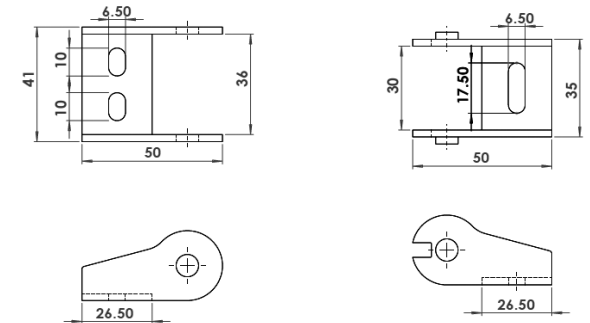

Plastic End Clamps Drawing

* Dimensions are subject to change without any notice due to ongoing R & D.