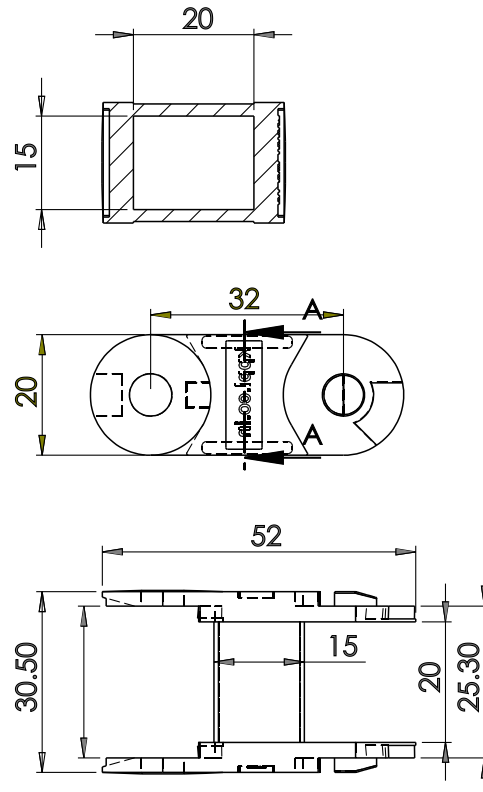

Website: [www.kumbhojkarplastics.com](http://www.kumbhojkarplastics.com)

RDC\_9x10

Internal Width- 9  
Internal Height - 10  
Outermost width- 17.5  
Outermost height - 14  
Links per meter - 65nos

- ✧ Fully plastic links
- ✧ Smallest size in our range
- ✧ Rounded design
- ✧ Semi closed type, cable needs to be inserted from one side
- ✧ Low noise
- ✧ Plastic end clamp

Website: [www.kumbhojkarplastics.com](http://www.kumbhojkarplastics.com)

RDC\_16x10

Internal Width - 16  
Internal Height - 10  
Outermost width - 26  
Outermost height - 15  
Links per meter - 50nos

- ✧ Fully plastic links
- ✧ Rounded design
- ✧ Semi closed type, cable needs to be inserted from one side
- ✧ Low noise
- ✧ Plastic end clamp

Website: [www.kumbhojkarplastics.com](http://www.kumbhojkarplastics.com)

RDC\_20x15

Internal Width- 20  
Internal Height - 15  
Outermost width- 31  
Outermost height - 20  
Links per meter - 31nos

- ✧ Fully plastic links
- ✧ Rounded design
- ✧ Semi closed type, cable needs to be inserted from one side
- ✧ Low noise
- ✧ Plastic end clamp

Website: [www.kumbhojkarplastics.com](http://www.kumbhojkarplastics.com)

RDC\_30x19

Internal Width- 30  
Internal Height - 19  
Outermost width- 41  
Outermost height - 25  
Links per meter - 27nos

- ✧ Fully plastic links
- ✧ Rounded design
- ✧ Semi closed type, cable needs to be inserted from one side
- ✧ Low noise
- ✧ Plastic end clamp