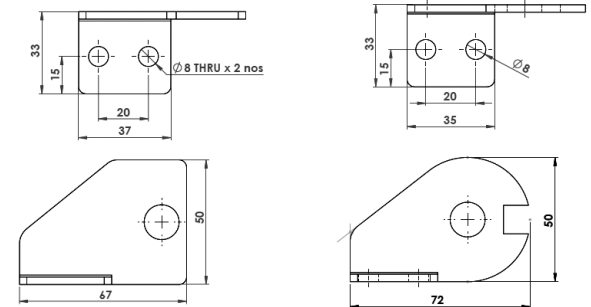

Fixed End Clamp

Metal End Clamps Drawing

* Dimensions are subject to change without any notice due to ongoing R & D.