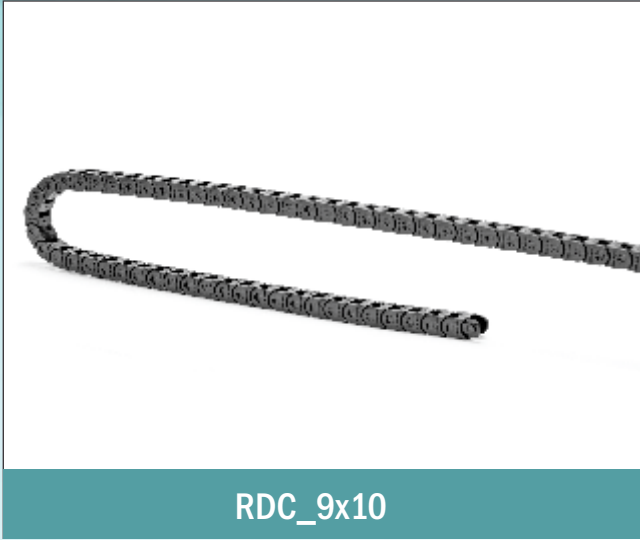

# Cable Drag Chain

[www.kppl.co.in](http://www.kppl.co.in)

- ✓ Round shape
- ✓ Low noise
- ✓ Smooth operation
- ✓ Both side snap open
- ✓ Improved performance

**Kumbhojkar Plastic Moulders**

129, Narayan Peth, Sitaphal Baug Colony, Near Mati Ganpati  
Pune - 411 030. INDIA Tel.: +91-20-24450055 / 60

Website: [www.kumbhojkarplastics.com](http://www.kumbhojkarplastics.com)

RDC\_9x10

Internal Width- 9  
Internal Height - 10  
Outermost width- 17.5  
Outermost height - 14  
Links per meter - 65nos

- ✧ Fully plastic links
- ✧ Smallest size in our range
- ✧ Rounded design
- ✧ Semi closed type, cable needs to be inserted from one side
- ✧ Low noise
- ✧ Plastic end clamp

Website: [www.kumbhojkarplastics.com](http://www.kumbhojkarplastics.com)

RDC\_16x10

Internal Width - 16  
Internal Height - 10  
Outermost width - 26  
Outermost height - 15  
Links per meter - 50nos

- ✧ Fully plastic links
- ✧ Rounded design
- ✧ Semi closed type, cable needs to be inserted from one side
- ✧ Low noise
- ✧ Plastic end clamp