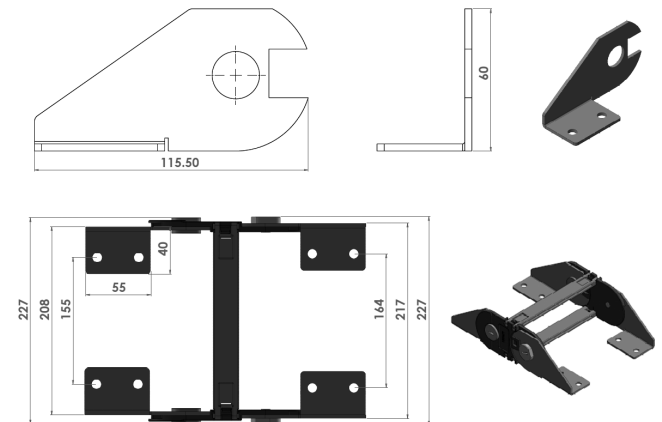

Website: [www.kumbhojkarplastics.com](http://www.kumbhojkarplastics.com)

RDC\_200x45

Internal Width- 200  
Internal Height - 45  
Outermost width- 227  
Outermost height - 64  
Links per meter - 14nos

- ✧ Fully plastic links
- ✧ Rounded design
- ✧ Any one side inner or outer can be given openable. Snap lock for easy locking
- ✧ Lay the cables and close the width link with snap lock
- ✧ Low noise
- ✧ Double lock for better strength and vertical movement applications.
- ✧ Metal end clamp

### Metal End Clamps Drawing

\* Dimensions are subject to change without any notice due to ongoing R & D.