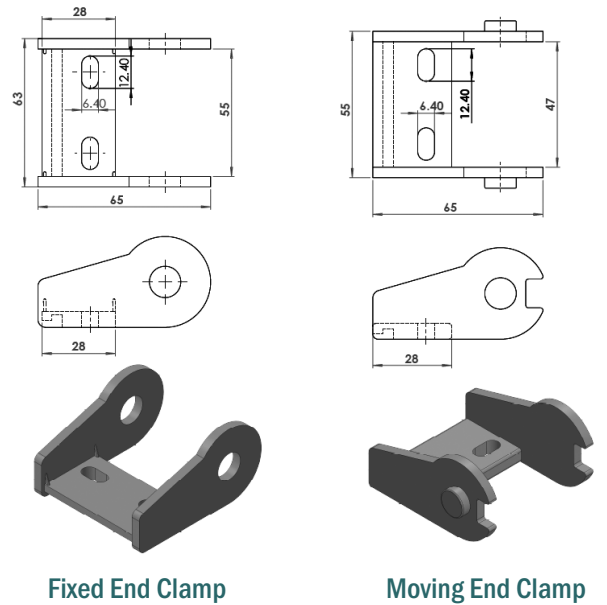

### Plastic End Clamps Drawing

\* Dimensions are subject to change without any notice due to ongoing R & D.

Website: [www.kumbhojkarplastics.com](http://www.kumbhojkarplastics.com)

RDC\_45x26

- ✧ Fully plastic links
- ✧ Rounded design
- ✧ Both side open
- ✧ Lay the cables and press fit the width link
- ✧ Low noise
- ✧ Metal end clamp

### Metal End Clamps Drawing

\* Dimensions are subject to change without any notice due to ongoing R & D.