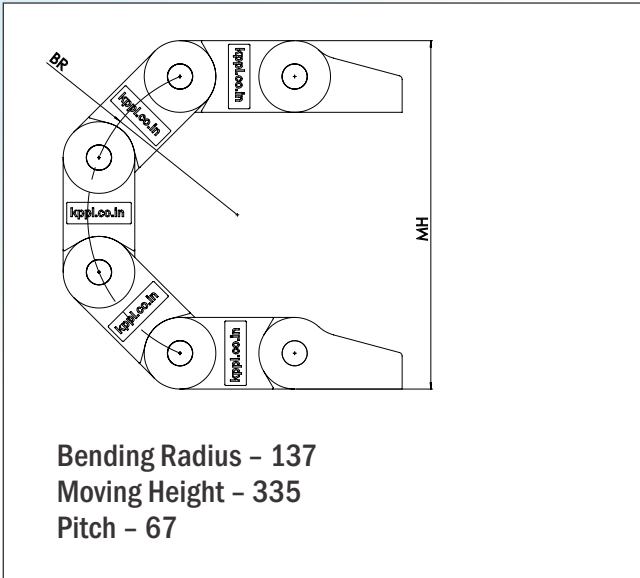

RDC_150x45

Bending Radius - 137
Moving Height - 335
Pitch - 67

Internal Width- 150
Internal Height - 45
Outermost width- 176
Outermost height - 64
Links per meter - 14nos