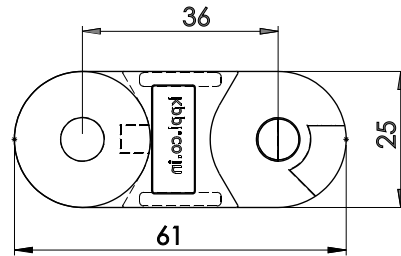

Website: [www.kumbhojkarplastics.com](http://www.kumbhojkarplastics.com)

RDC\_16x10

Internal Width - 16  
Internal Height - 10  
Outermost width - 26  
Outermost height - 15  
Links per meter - 50nos

- ✧ Fully plastic links
- ✧ Rounded design
- ✧ Semi closed type, cable needs to be inserted from one side
- ✧ Low noise
- ✧ Plastic end clamp

Website: [www.kumbhojkarplastics.com](http://www.kumbhojkarplastics.com)

RDC\_20x15

Internal Width- 20  
Internal Height - 15  
Outermost width- 31  
Outermost height - 20  
Links per meter - 31nos

- ✧ Fully plastic links
- ✧ Rounded design
- ✧ Semi closed type, cable needs to be inserted from one side
- ✧ Low noise
- ✧ Plastic end clamp

Website: [www.kumbhojkarplastics.com](http://www.kumbhojkarplastics.com)

RDC\_30x19

Internal Width- 30  
Internal Height - 19  
Outermost width- 41  
Outermost height - 25  
Links per meter - 27nos

- ✧ Fully plastic links
- ✧ Rounded design
- ✧ Semi closed type, cable needs to be inserted from one side
- ✧ Low noise
- ✧ Plastic end clamp

Website: [www.kumbhojkarplastics.com](http://www.kumbhojkarplastics.com)

RDC\_48x25

Internal Width- 47.8  
Internal Height - 25  
Outermost width- 63  
Outermost height - 37  
Links per meter - 22nos

- ✧ Fully plastic links
- ✧ Rounded design
- ✧ Semi closed type, cable needs to be inserted from one side
- ✧ Low noise
- ✧ Metal end clamp