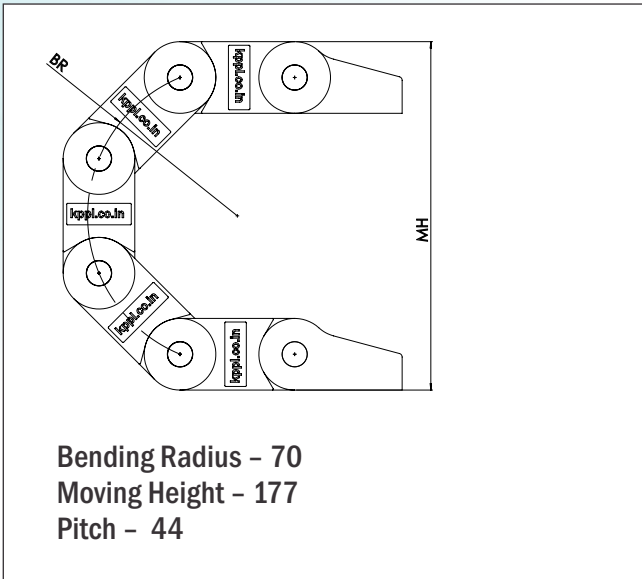

Website: [www.kumbhojkarplastics.com](http://www.kumbhojkarplastics.com)

RDC\_9x10

Internal Width- 9  
Internal Height - 10  
Outermost width- 17.5  
Outermost height - 14  
Links per meter - 65nos

- ✧ Fully plastic links
- ✧ Smallest size in our range
- ✧ Rounded design
- ✧ Semi closed type, cable needs to be inserted from one side
- ✧ Low noise
- ✧ Plastic end clamp

Website: [www.kumbhojkarplastics.com](http://www.kumbhojkarplastics.com)

RDC\_16x10

Internal Width - 16  
Internal Height - 10  
Outermost width - 26  
Outermost height - 15  
Links per meter - 50nos

- ✧ Fully plastic links
- ✧ Rounded design
- ✧ Semi closed type, cable needs to be inserted from one side
- ✧ Low noise
- ✧ Plastic end clamp

Website: [www.kumbhojkarplastics.com](http://www.kumbhojkarplastics.com)

RDC\_30x19

Internal Width- 30  
Internal Height - 19  
Outermost width- 41  
Outermost height - 25  
Links per meter - 27nos

- ✧ Fully plastic links
- ✧ Rounded design
- ✧ Semi closed type, cable needs to be inserted from one side
- ✧ Low noise
- ✧ Plastic end clamp

Website: [www.kumbhojkarplastics.com](http://www.kumbhojkarplastics.com)

RDC\_48x25

Internal Width- 47.8  
Internal Height - 25  
Outermost width- 63  
Outermost height - 37  
Links per meter - 22nos

- ✧ Fully plastic links
- ✧ Rounded design
- ✧ Semi closed type, cable needs to be inserted from one side
- ✧ Low noise
- ✧ Metal end clamp