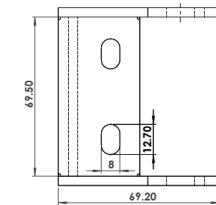

Plastic End Clamps Drawing

* Dimensions are subject to change without any notice due to ongoing R & D.