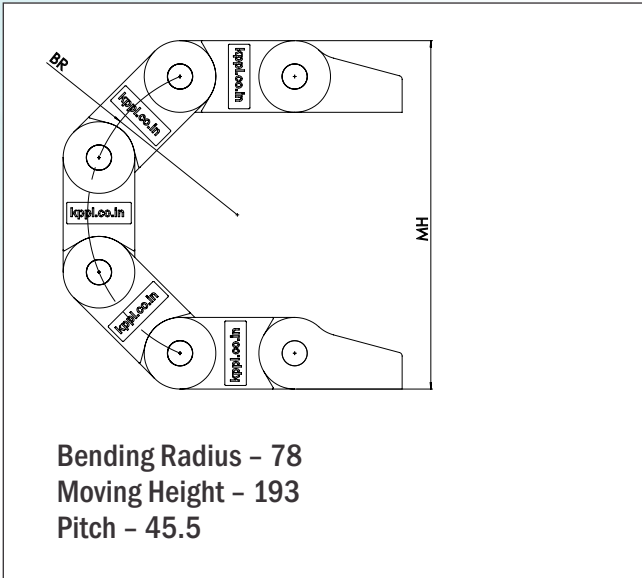

RDC_45x26

- ✧ Fully plastic links
- ✧ Rounded design
- ✧ Both side open
- ✧ Lay the cables and press fit the width link
- ✧ Low noise
- ✧ Metal end clamp