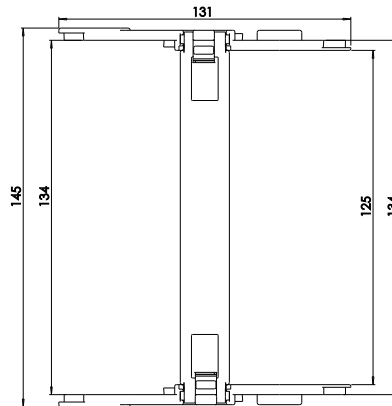

Website: [www.kumbhojkarplastics.com](http://www.kumbhojkarplastics.com)

RDC\_125x45

Bending Radius - 137  
Moving Height - 335  
Pitch - 67

Internal Width- 125  
Internal Height - 45  
Outermost width- 157  
Outermost height - 64  
Links per meter - 14nos