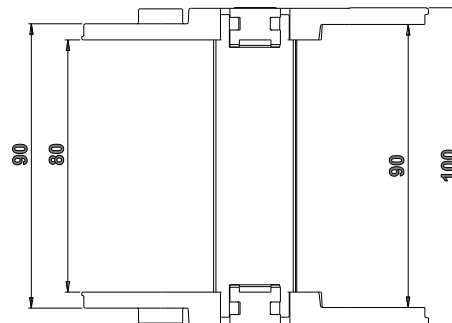

Website: [www.kumbhojkarplastics.com](http://www.kumbhojkarplastics.com)

RDC\_80x38

Bending Radius - 105  
Moving Height - 260  
Pitch - 60

Internal Width- 80  
Internal Height - 38  
Outermost width- 100  
Outermost height - 50  
Links per meter - 16nos