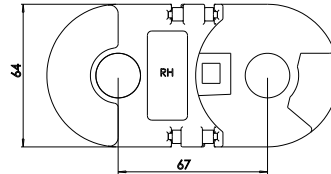

Website: [www.kumbhojkarplastics.com](http://www.kumbhojkarplastics.com)

RDC\_125x45

Bending Radius - 137  
Moving Height - 335  
Pitch - 67

Internal Width- 125  
Internal Height - 45  
Outermost width- 157  
Outermost height - 64  
Links per meter - 14nos