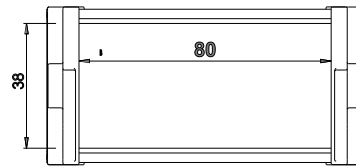

Website: [www.kumbhojkarplastics.com](http://www.kumbhojkarplastics.com)

RDC\_80x38

Bending Radius - 105  
Moving Height - 260  
Pitch - 60

Internal Width- 80  
Internal Height - 38  
Outermost width- 100  
Outermost height - 50  
Links per meter - 16nos