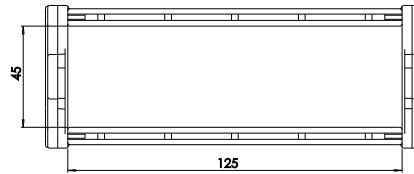

Website: [www.kumbhojkarplastics.com](http://www.kumbhojkarplastics.com)

RDC\_125x45

Bending Radius - 137  
Moving Height - 335  
Pitch - 67

Internal Width- 125  
Internal Height - 45  
Outermost width- 157  
Outermost height - 64  
Links per meter - 14nos