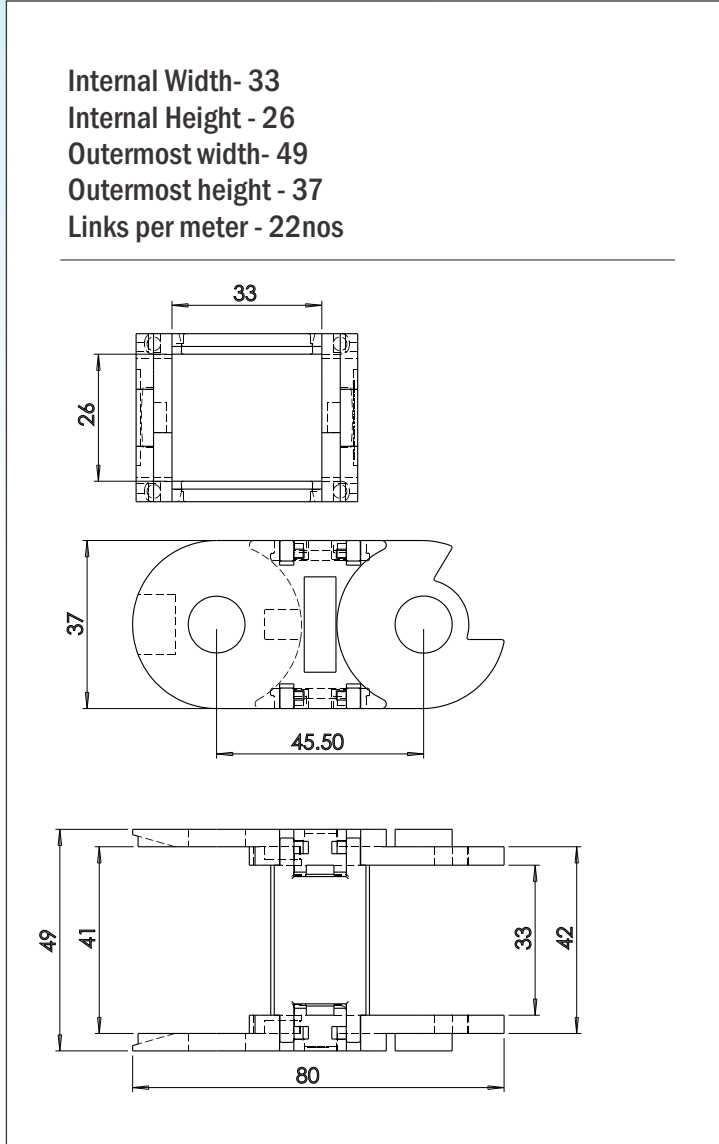

- ✧ Fully plastic links
- ✧ Rounded design
- ✧ Both side open
- ✧ Lay the cables and press fit the width link
- ✧ Low noise
- ✧ Metal end clamp