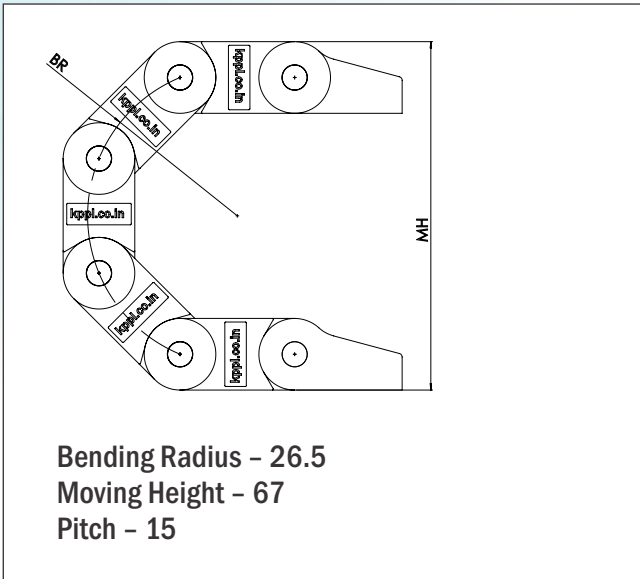

Website: [www.kumbhojkarplastics.com](http://www.kumbhojkarplastics.com)

RDC\_9x10

Internal Width- 9  
Internal Height - 10  
Outermost width- 17.5  
Outermost height - 14  
Links per meter - 65nos

- ✧ Fully plastic links
- ✧ Smallest size in our range
- ✧ Rounded design
- ✧ Semi closed type, cable needs to be inserted from one side
- ✧ Low noise
- ✧ Plastic end clamp

Website: [www.kumbhojkarplastics.com](http://www.kumbhojkarplastics.com)

RDC\_16x10

Internal Width - 16  
Internal Height - 10  
Outermost width - 26  
Outermost height - 15  
Links per meter - 50nos

- ✧ Fully plastic links
- ✧ Rounded design
- ✧ Semi closed type, cable needs to be inserted from one side
- ✧ Low noise
- ✧ Plastic end clamp