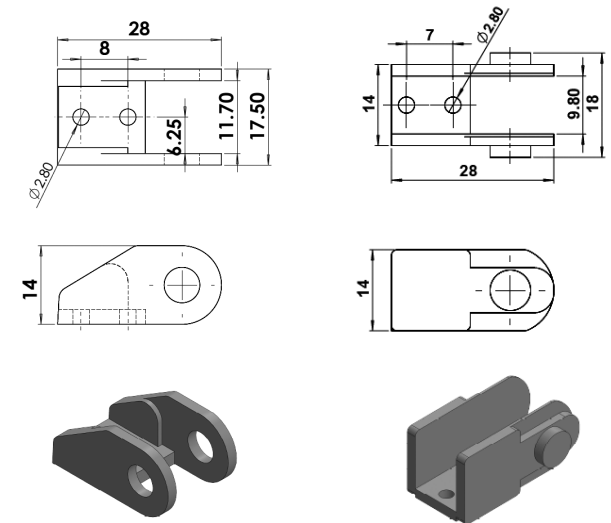

Website: [www.kumbhojkarplastics.com](http://www.kumbhojkarplastics.com)

RDC\_9x10

Internal Width- 9  
Internal Height - 10  
Outermost width- 17.5  
Outermost height - 14  
Links per meter - 65nos

- ✧ Fully plastic links
- ✧ Smallest size in our range
- ✧ Rounded design
- ✧ Semi closed type, cable needs to be inserted from one side
- ✧ Low noise
- ✧ Plastic end clamp

### Plastic End Clamps Drawing

\* Dimensions are subject to change without any notice due to ongoing R & D.

Website: [www.kumbhojkarplastics.com](http://www.kumbhojkarplastics.com)

RDC\_16x10

Internal Width - 16  
Internal Height - 10  
Outermost width - 26  
Outermost height - 15  
Links per meter - 50nos

- ✧ Fully plastic links
- ✧ Rounded design
- ✧ Semi closed type, cable needs to be inserted from one side
- ✧ Low noise
- ✧ Plastic end clamp