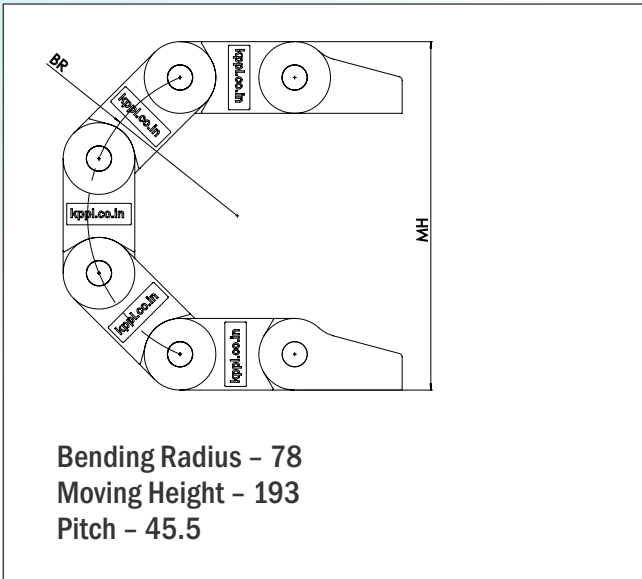

RDC_33x26

- ✧ Fully plastic links
- ✧ Rounded design
- ✧ Both side open
- ✧ Lay the cables and press fit the width link
- ✧ Low noise
- ✧ Metal end clamp