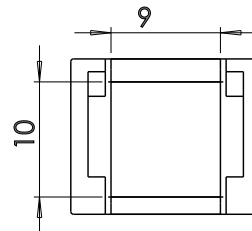

Website: [www.kumbhojkarplastics.com](http://www.kumbhojkarplastics.com)

RDC\_9x10

Internal Width- 9  
Internal Height - 10  
Outermost width- 17.5  
Outermost height - 14  
Links per meter - 65nos

- ✧ Fully plastic links
- ✧ Smallest size in our range
- ✧ Rounded design
- ✧ Semi closed type, cable needs to be inserted from one side
- ✧ Low noise
- ✧ Plastic end clamp

Website: [www.kumbhojkarplastics.com](http://www.kumbhojkarplastics.com)

RDC\_16x10

Internal Width - 16  
Internal Height - 10  
Outermost width - 26  
Outermost height - 15  
Links per meter - 50nos

- ✧ Fully plastic links
- ✧ Rounded design
- ✧ Semi closed type, cable needs to be inserted from one side
- ✧ Low noise
- ✧ Plastic end clamp

Website: [www.kumbhojkarplastics.com](http://www.kumbhojkarplastics.com)

RDC\_20x15

Internal Width- 20  
Internal Height - 15  
Outermost width- 31  
Outermost height - 20  
Links per meter - 31nos

- ✧ Fully plastic links
- ✧ Rounded design
- ✧ Semi closed type, cable needs to be inserted from one side
- ✧ Low noise
- ✧ Plastic end clamp