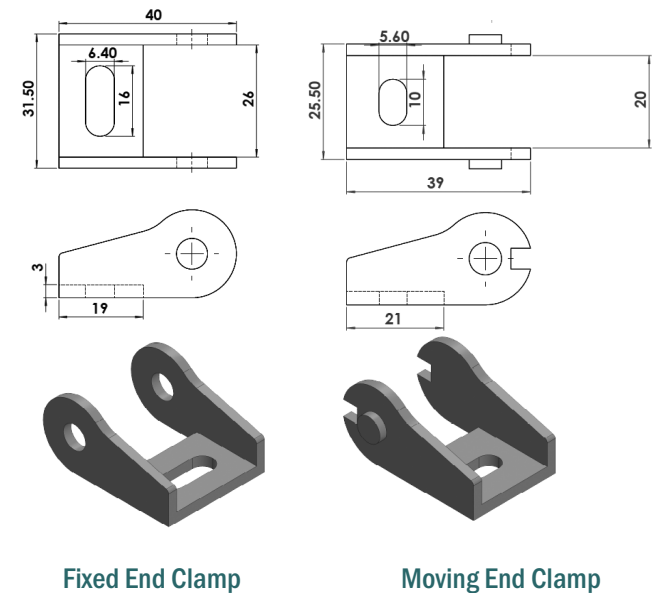

Website: [www.kumbhojkarplastics.com](http://www.kumbhojkarplastics.com)

RDC\_20x15

Internal Width- 20  
Internal Height - 15  
Outermost width- 31  
Outermost height - 20  
Links per meter - 31nos

- ✧ Fully plastic links
- ✧ Rounded design
- ✧ Semi closed type, cable needs to be inserted from one side
- ✧ Low noise
- ✧ Plastic end clamp

### Plastic End Clamps Drawing

\* Dimensions are subject to change without any notice due to ongoing R & D.