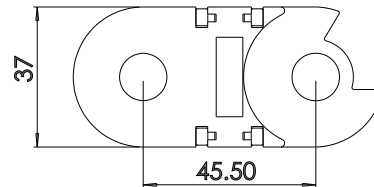

Website: [www.kumbhojkarplastics.com](http://www.kumbhojkarplastics.com)

RDC\_65x26

Internal Width- 65  
Internal Height - 26  
Outermost width- 81.5  
Outermost height - 37  
Links per meter - 22nos

- ✧ Fully plastic links
- ✧ Rounded design
- ✧ Both side open
- ✧ Lay the cables and press fit the width link
- ✧ Low noise
- ✧ Metal end clamp