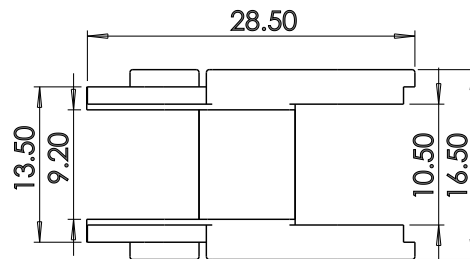

Website: [www.kumbhojkarplastics.com](http://www.kumbhojkarplastics.com)

RDC\_9x10

Internal Width- 9  
Internal Height - 10  
Outermost width- 17.5  
Outermost height - 14  
Links per meter - 65nos

- ✧ Fully plastic links
- ✧ Smallest size in our range
- ✧ Rounded design
- ✧ Semi closed type, cable needs to be inserted from one side
- ✧ Low noise
- ✧ Plastic end clamp

Website: [www.kumbhojkarplastics.com](http://www.kumbhojkarplastics.com)

RDC\_16x10

Internal Width - 16  
Internal Height - 10  
Outermost width - 26  
Outermost height - 15  
Links per meter - 50nos

- ✧ Fully plastic links
- ✧ Rounded design
- ✧ Semi closed type, cable needs to be inserted from one side
- ✧ Low noise
- ✧ Plastic end clamp