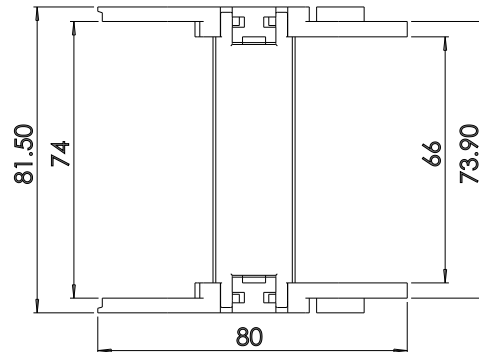

Website: [www.kumbhojkarplastics.com](http://www.kumbhojkarplastics.com)

RDC\_65x26

Internal Width- 65  
Internal Height - 26  
Outermost width- 81.5  
Outermost height - 37  
Links per meter - 22nos

- ✧ Fully plastic links
- ✧ Rounded design
- ✧ Both side open
- ✧ Lay the cables and press fit the width link
- ✧ Low noise
- ✧ Metal end clamp