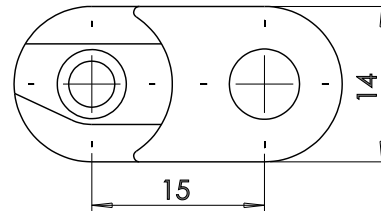

Website: [www.kumbhojkarplastics.com](http://www.kumbhojkarplastics.com)

RDC\_9x10

Internal Width- 9  
Internal Height - 10  
Outermost width- 17.5  
Outermost height - 14  
Links per meter - 65nos

- ✧ Fully plastic links
- ✧ Smallest size in our range
- ✧ Rounded design
- ✧ Semi closed type, cable needs to be inserted from one side
- ✧ Low noise
- ✧ Plastic end clamp

Website: [www.kumbhojkarplastics.com](http://www.kumbhojkarplastics.com)

RDC\_16x10

Internal Width - 16  
Internal Height - 10  
Outermost width - 26  
Outermost height - 15  
Links per meter - 50nos

- ✧ Fully plastic links
- ✧ Rounded design
- ✧ Semi closed type, cable needs to be inserted from one side
- ✧ Low noise
- ✧ Plastic end clamp