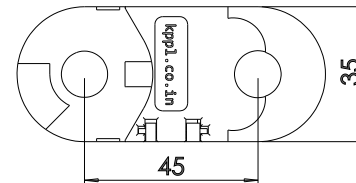

Website: [www.kumbhojkarplastics.com](http://www.kumbhojkarplastics.com)

RDC\_48x25

Internal Width- 47.8  
Internal Height - 25  
Outermost width- 63  
Outermost height - 37  
Links per meter - 22nos

- ✧ Fully plastic links
- ✧ Rounded design
- ✧ Semi closed type, cable needs to be inserted from one side
- ✧ Low noise
- ✧ Metal end clamp

Website: [www.kumbhojkarplastics.com](http://www.kumbhojkarplastics.com)

RDC\_60x25

Internal Width- 60  
Internal Height - 25  
Outermost width- 77.5  
Outermost height - 35  
Links per meter - 22nos

- ✧ Fully plastic links
- ✧ Rounded design
- ✧ Open side (Inner side) snap open
- ✧ Lay the cables and close the width link with snap lock
- ✧ Low noise
- ✧ Double lock for better strength and vertical movement applications.
- ✧ Plastic end clamp