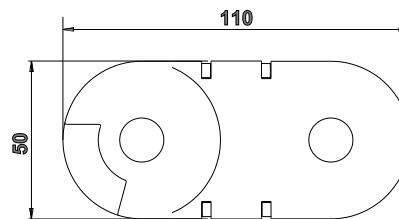

Website: [www.kumbhojkarplastics.com](http://www.kumbhojkarplastics.com)

RDC\_65x26

Internal Width- 65  
Internal Height - 26  
Outermost width- 81.5  
Outermost height - 37  
Links per meter - 22nos

- ✧ Fully plastic links
- ✧ Rounded design
- ✧ Both side open
- ✧ Lay the cables and press fit the width link
- ✧ Low noise
- ✧ Metal end clamp

Website: [www.kumbhojkarplastics.com](http://www.kumbhojkarplastics.com)

RDC\_80x38

Bending Radius - 105  
Moving Height - 260  
Pitch - 60

Internal Width- 80  
Internal Height - 38  
Outermost width- 100  
Outermost height - 50  
Links per meter - 16nos