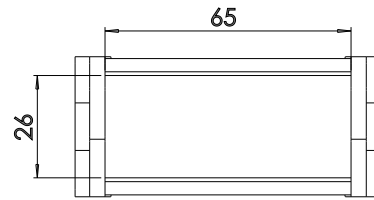

Website: [www.kumbhojkarplastics.com](http://www.kumbhojkarplastics.com)

RDC\_65x26

Internal Width- 65  
Internal Height - 26  
Outermost width- 81.5  
Outermost height - 37  
Links per meter - 22nos

- ✧ Fully plastic links
- ✧ Rounded design
- ✧ Both side open
- ✧ Lay the cables and press fit the width link
- ✧ Low noise
- ✧ Metal end clamp