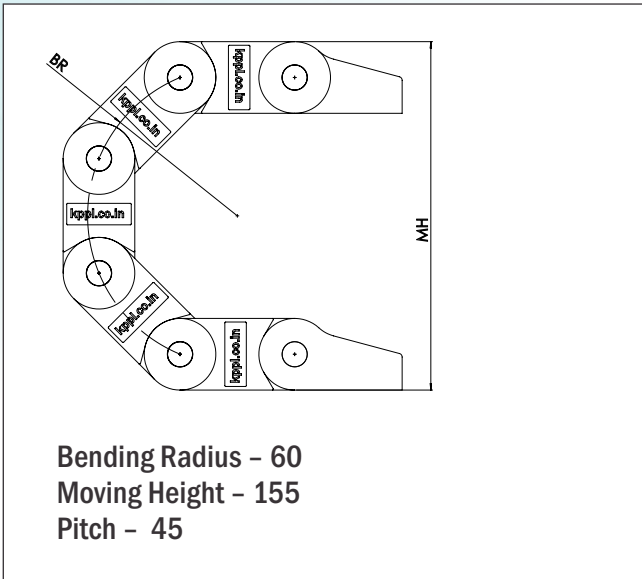

Website: [www.kumbhojkarplastics.com](http://www.kumbhojkarplastics.com)

RDC\_9x10

Internal Width- 9  
Internal Height - 10  
Outermost width- 17.5  
Outermost height - 14  
Links per meter - 65nos

- ✧ Fully plastic links
- ✧ Smallest size in our range
- ✧ Rounded design
- ✧ Semi closed type, cable needs to be inserted from one side
- ✧ Low noise
- ✧ Plastic end clamp

Website: [www.kumbhojkarplastics.com](http://www.kumbhojkarplastics.com)

RDC\_16x10

Internal Width - 16  
Internal Height - 10  
Outermost width - 26  
Outermost height - 15  
Links per meter - 50nos

- ✧ Fully plastic links
- ✧ Rounded design
- ✧ Semi closed type, cable needs to be inserted from one side
- ✧ Low noise
- ✧ Plastic end clamp

Website: [www.kumbhojkarplastics.com](http://www.kumbhojkarplastics.com)

RDC\_48x25

Internal Width- 47.8  
Internal Height - 25  
Outermost width- 63  
Outermost height - 37  
Links per meter - 22nos

- ✧ Fully plastic links
- ✧ Rounded design
- ✧ Semi closed type, cable needs to be inserted from one side
- ✧ Low noise
- ✧ Metal end clamp

Website: [www.kumbhojkarplastics.com](http://www.kumbhojkarplastics.com)

RDC\_60x25

Internal Width- 60  
Internal Height - 25  
Outermost width- 77.5  
Outermost height - 35  
Links per meter - 22nos

- ✧ Fully plastic links
- ✧ Rounded design
- ✧ Open side (Inner side) snap open
- ✧ Lay the cables and close the width link with snap lock
- ✧ Low noise
- ✧ Double lock for better strength and vertical movement applications.
- ✧ Plastic end clamp