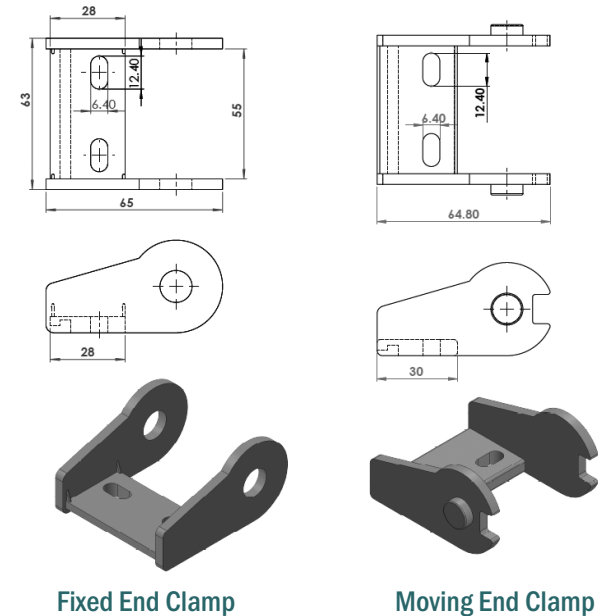

Website: [www.kumbhojkarplastics.com](http://www.kumbhojkarplastics.com)

RDC\_48x25

Internal Width- 47.8  
Internal Height - 25  
Outermost width- 63  
Outermost height - 37  
Links per meter - 22nos

- ✧ Fully plastic links
- ✧ Rounded design
- ✧ Semi closed type, cable needs to be inserted from one side
- ✧ Low noise
- ✧ Metal end clamp

### Plastic End Clamps Drawing

\* Dimensions are subject to change without any notice due to ongoing R & D.