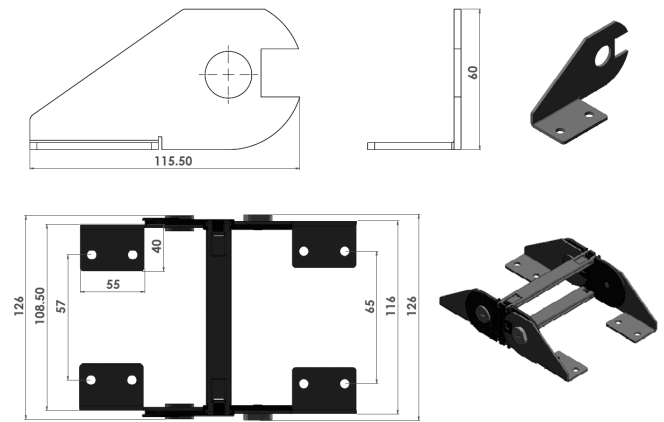

Website: [www.kumbhojkarplastics.com](http://www.kumbhojkarplastics.com)

RDC\_100x45

- ✧ Fully plastic links
- ✧ Rounded design
- ✧ Any one side inner or outer can be given openable. Snap lock for easy locking
- ✧ Lay the cables and close the width link with snap lock
- ✧ Low noise
- ✧ Double lock for better strength and vertical movement applications.
- ✧ Metal end clamp

### Metal End Clamps Drawing

\* Dimensions are subject to change without any notice due to ongoing R & D.