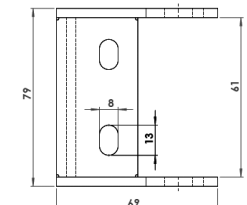

Plastic End Clamps Drawing

* Dimensions are subject to change without any notice due to ongoing R & D.