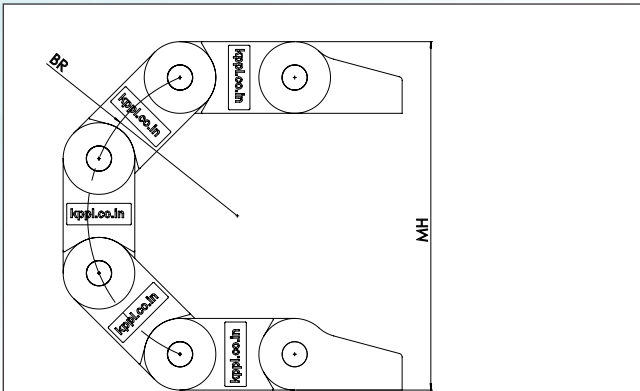

Website: [www.kumbhojkarplastics.com](http://www.kumbhojkarplastics.com)

RDC\_65x26

Internal Width- 65  
Internal Height - 26  
Outermost width- 81.5  
Outermost height - 37  
Links per meter - 22nos

- ✧ Fully plastic links
- ✧ Rounded design
- ✧ Both side open
- ✧ Lay the cables and press fit the width link
- ✧ Low noise
- ✧ Metal end clamp

### Plastic End Clamps Drawing

Fixed End Clamp

Moving End Clamp

\* Dimensions are subject to change without any notice due to ongoing R & D.

Website: [www.kumbhojkarplastics.com](http://www.kumbhojkarplastics.com)

RDC\_80x38

Bending Radius - 105  
Moving Height - 260  
Pitch - 60

Internal Width- 80  
Internal Height - 38  
Outermost width- 100  
Outermost height - 50  
Links per meter - 16nos