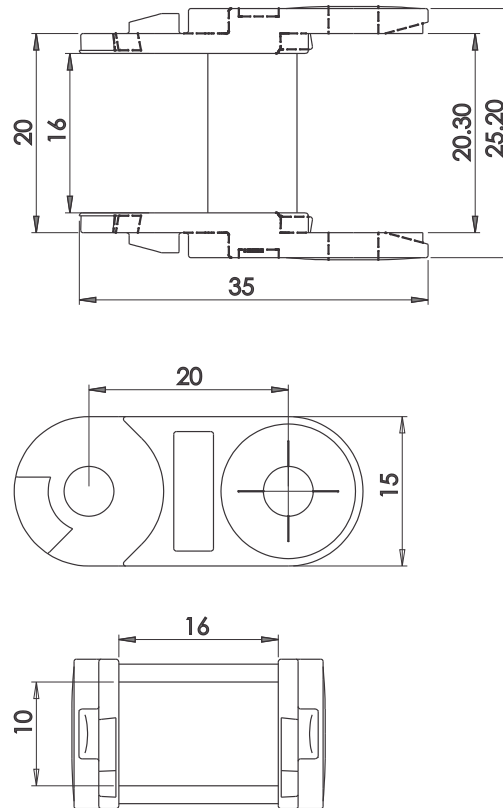

Website: [www.kumbhojkarplastics.com](http://www.kumbhojkarplastics.com)

RDC\_9x10

Internal Width- 9  
Internal Height - 10  
Outermost width- 17.5  
Outermost height - 14  
Links per meter - 65nos

- ✧ Fully plastic links
- ✧ Smallest size in our range
- ✧ Rounded design
- ✧ Semi closed type, cable needs to be inserted from one side
- ✧ Low noise
- ✧ Plastic end clamp

### Plastic End Clamps Drawing

\* Dimensions are subject to change without any notice due to ongoing R & D.

Website: [www.kumbhojkarplastics.com](http://www.kumbhojkarplastics.com)

RDC\_16x10

Internal Width - 16  
Internal Height - 10  
Outermost width - 26  
Outermost height - 15  
Links per meter - 50nos

- ✧ Fully plastic links
- ✧ Rounded design
- ✧ Semi closed type, cable needs to be inserted from one side
- ✧ Low noise
- ✧ Plastic end clamp

Website: [www.kumbhojkarplastics.com](http://www.kumbhojkarplastics.com)

RDC\_20x15

Internal Width- 20  
Internal Height - 15  
Outermost width- 31  
Outermost height - 20  
Links per meter - 31nos

- ✧ Fully plastic links
- ✧ Rounded design
- ✧ Semi closed type, cable needs to be inserted from one side
- ✧ Low noise
- ✧ Plastic end clamp