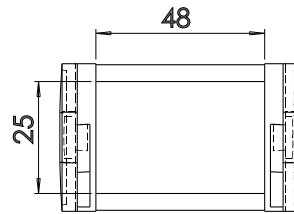

Website: [www.kumbhojkarplastics.com](http://www.kumbhojkarplastics.com)

RDC\_16x10

Internal Width - 16  
Internal Height - 10  
Outermost width - 26  
Outermost height - 15  
Links per meter - 50nos

- ✧ Fully plastic links
- ✧ Rounded design
- ✧ Semi closed type, cable needs to be inserted from one side
- ✧ Low noise
- ✧ Plastic end clamp

Website: [www.kumbhojkarplastics.com](http://www.kumbhojkarplastics.com)

RDC\_30x19

Internal Width- 30  
Internal Height - 19  
Outermost width- 41  
Outermost height - 25  
Links per meter - 27nos

- ✧ Fully plastic links
- ✧ Rounded design
- ✧ Semi closed type, cable needs to be inserted from one side
- ✧ Low noise
- ✧ Plastic end clamp

Website: [www.kumbhojkarplastics.com](http://www.kumbhojkarplastics.com)

RDC\_48x25

Internal Width- 47.8  
Internal Height - 25  
Outermost width- 63  
Outermost height - 37  
Links per meter - 22nos

- ✧ Fully plastic links
- ✧ Rounded design
- ✧ Semi closed type, cable needs to be inserted from one side
- ✧ Low noise
- ✧ Metal end clamp

Website: [www.kumbhojkarplastics.com](http://www.kumbhojkarplastics.com)

RDC\_60x25

Internal Width- 60  
Internal Height - 25  
Outermost width- 77.5  
Outermost height - 35  
Links per meter - 22nos

- ✧ Fully plastic links
- ✧ Rounded design
- ✧ Open side (Inner side) snap open
- ✧ Lay the cables and close the width link with snap lock
- ✧ Low noise
- ✧ Double lock for better strength and vertical movement applications.
- ✧ Plastic end clamp