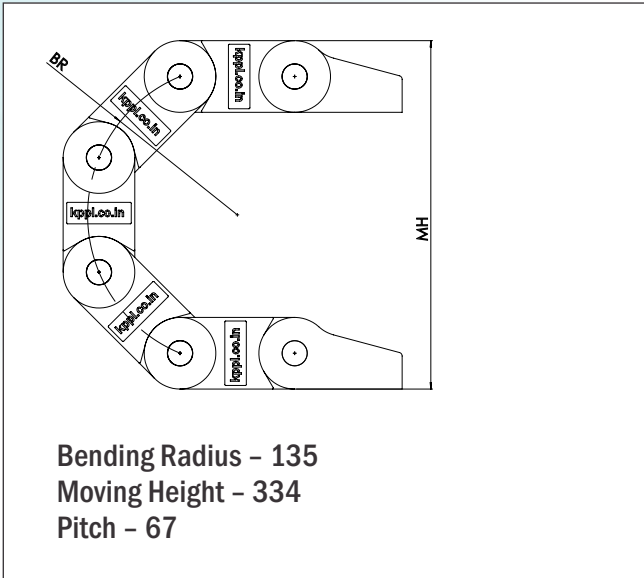

RDC_100x45

- ✧ Fully plastic links
- ✧ Rounded design
- ✧ Any one side inner or outer can be given openable. Snap lock for easy locking
- ✧ Lay the cables and close the width link with snap lock
- ✧ Low noise
- ✧ Double lock for better strength and vertical movement applications.
- ✧ Metal end clamp