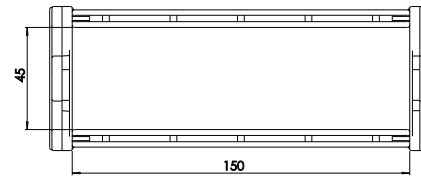

- ✧ Fully plastic links
- ✧ Rounded design
- ✧ Any one side inner or outer can be given openable. Snap lock for easy locking
- ✧ Lay the cables and close the width link with snap lock
- ✧ Low noise
- ✧ Double lock for better strength and vertical movement applications.
- ✧ Metal end clamp