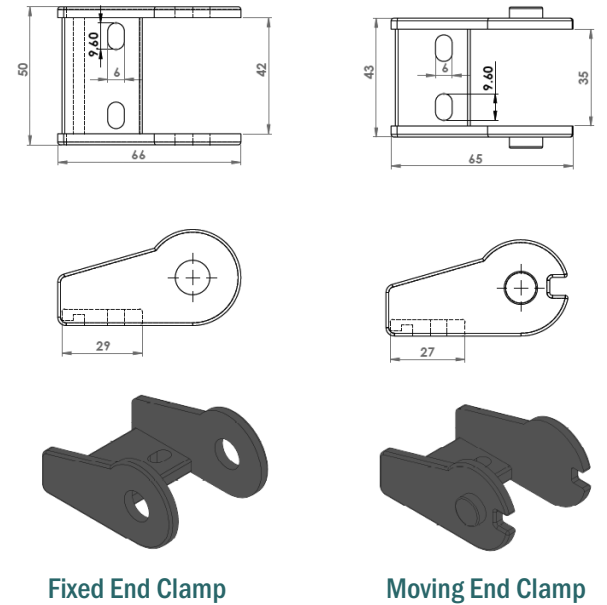

Website: [www.kumbhojkarplastics.com](http://www.kumbhojkarplastics.com)

RDC\_33x26

- ✧ Fully plastic links
- ✧ Rounded design
- ✧ Both side open
- ✧ Lay the cables and press fit the width link
- ✧ Low noise
- ✧ Metal end clamp

### Plastic End Clamps Drawing

\* Dimensions are subject to change without any notice due to ongoing R & D.