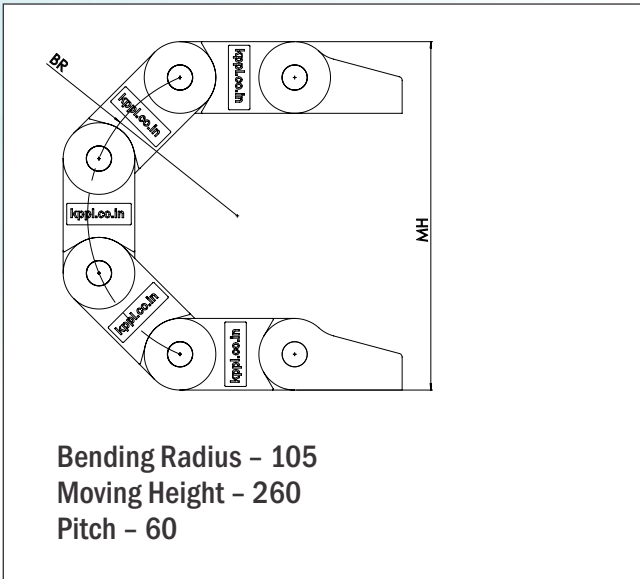

RDC_100x38