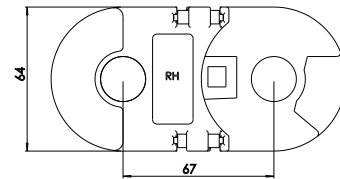

Website: [www.kumbhojkarplastics.com](http://www.kumbhojkarplastics.com)

RDC\_150x45

Bending Radius - 137  
Moving Height - 335  
Pitch - 67

Internal Width- 150  
Internal Height - 45  
Outermost width- 176  
Outermost height - 64  
Links per meter - 14nos